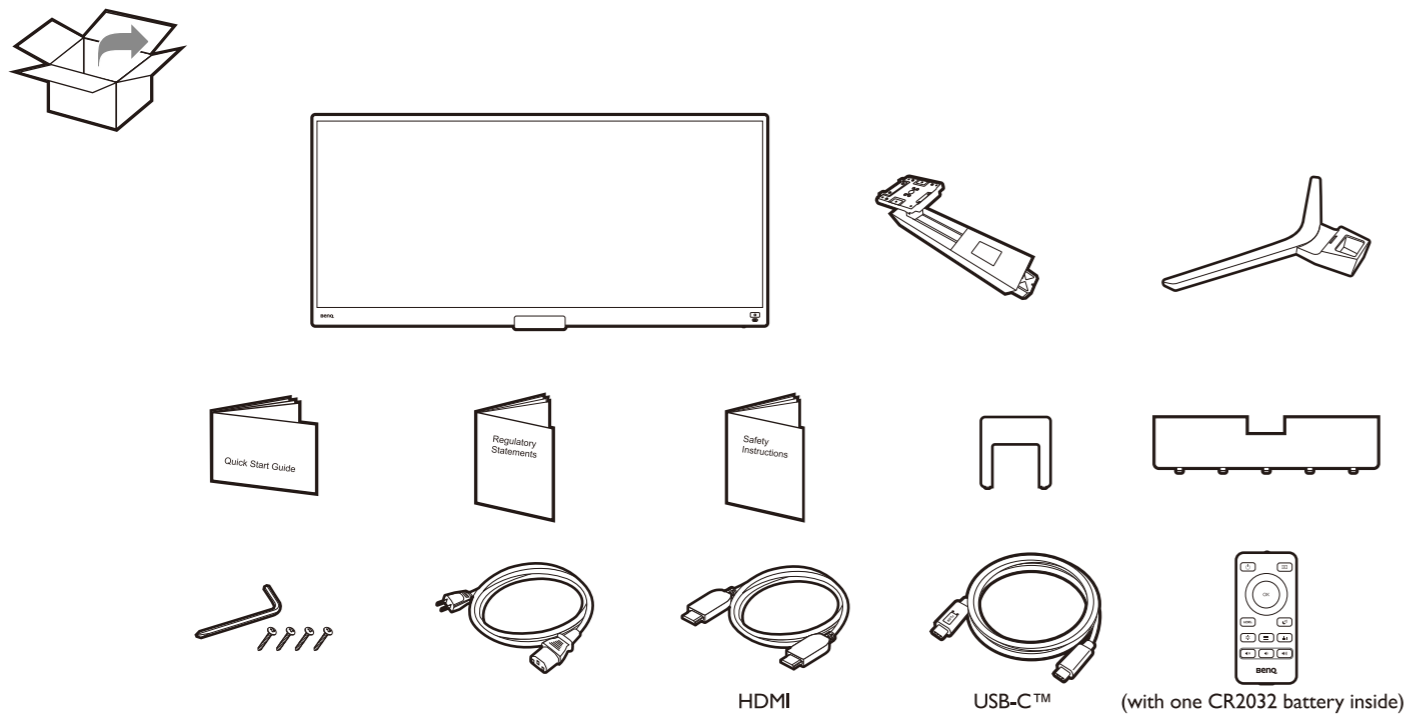

LCD Monitor Quick Start Guide

Entertainment Monitor | EW Series

DN: EW80R-EQ-V1

© 2021 BenQ Corporation. All rights reserved. Rights of modification reserved.

- 9 Video
- 10 Audio
- 11 USB

0-40°C 10-90% 0-3000m
-20-60°C 10-60% 0-12000m