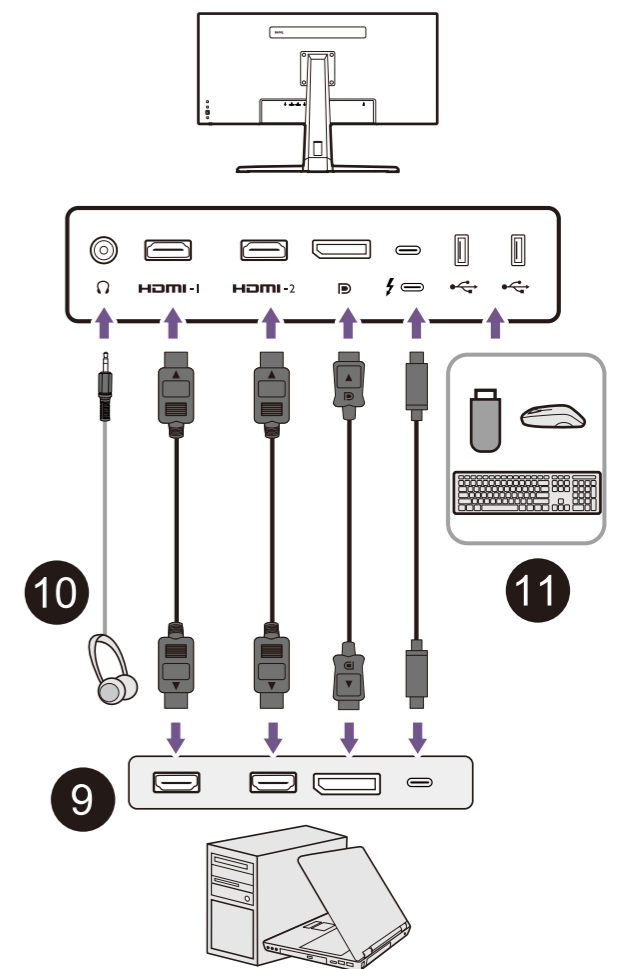

LCD Monitor Quick Start Guide

Entertainment Monitor | EW Series

DN: EW80R-EQ-V1

© 2021 BenQ Corporation. All rights reserved. Rights of modification reserved.

- 9 Video
- 10 Audio
- 11 USB

0-40°C 10-90% 0-3000m
-20-60°C 10-60% 0-12000m

HDMI
HIGH-DEFINITION MULTIMEDIA INTERFACE
(For models with HDMI inputs)

P/N: 4J.XXXXX.XXX

12

13

14

15

16

1

M4 x 10 mm

2

1

2

3

1

2

3