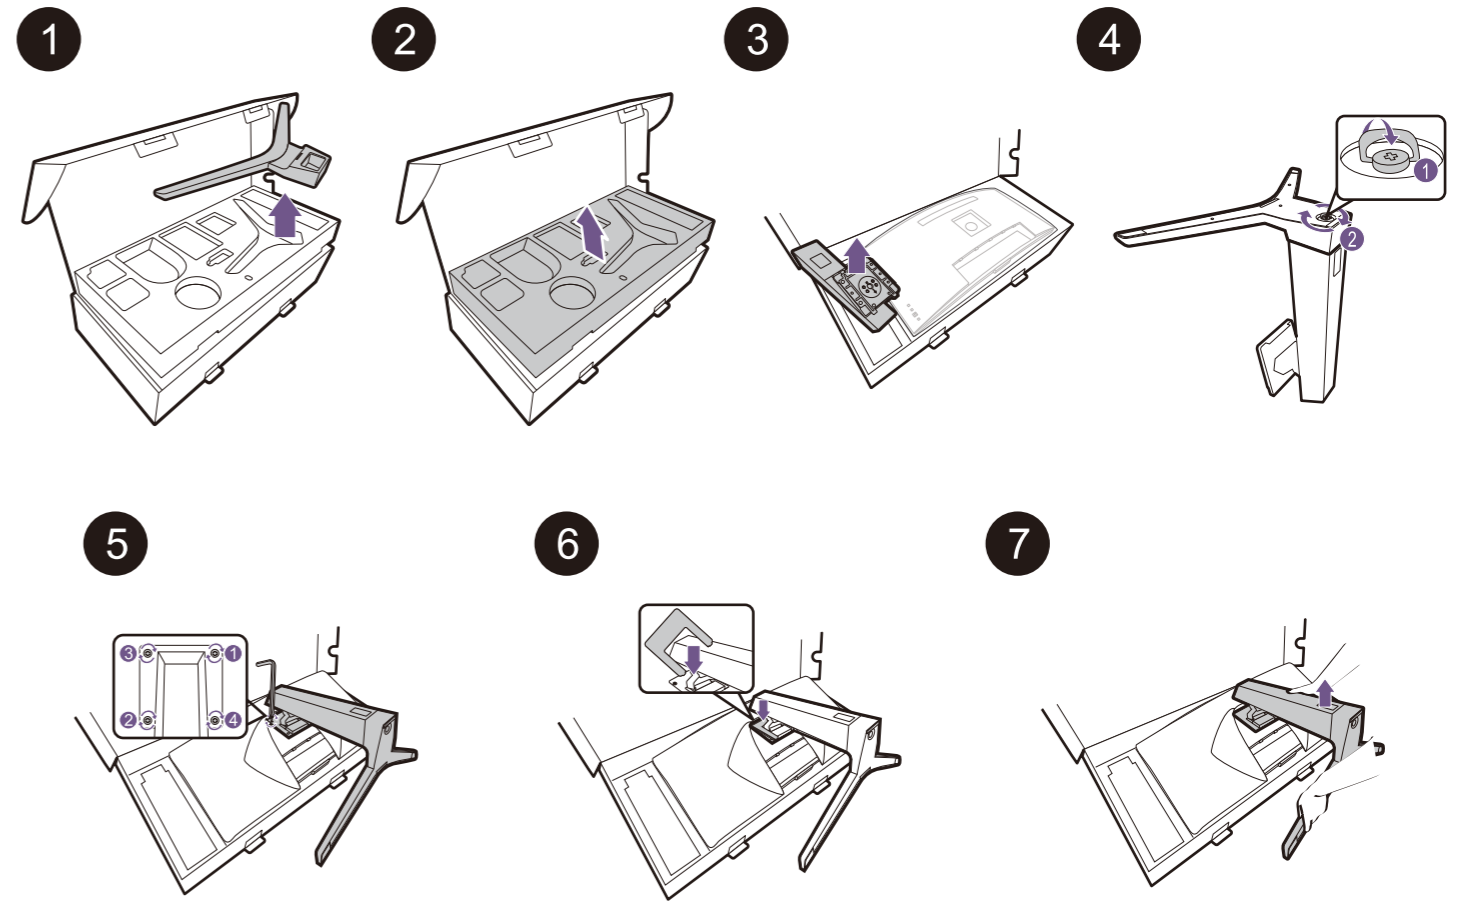

LCD Monitor Quick Start Guide

Entertainment Monitor | EW Series

DN: EW80R-EQ-V1

© 2021 BenQ Corporation. All rights reserved. Rights of modification reserved.

- 9 Video
- 10 Audio
- 11 USB

0-40°C 10-90% 0-3000m
-20-60°C 10-60% 0-12000m