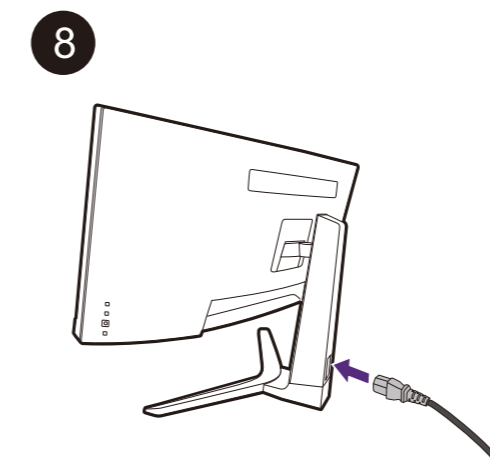

LCD Monitor Quick Start Guide

Entertainment Monitor | EW Series

DN: EW80R-EQ-V1

© 2021 BenQ Corporation. All rights reserved. Rights of modification reserved.

- 9 Video
- 10 Audio
- 11 USB

0-40°C 10-90% 0-3000m
-20-60°C 10-60% 0-12000m