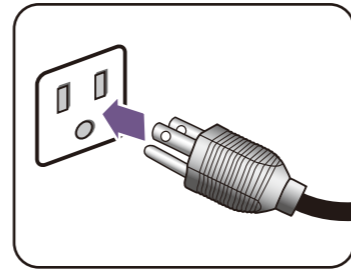

12

13

14

15

16

1

M4 x 10 mm

2

1

2

3

1

2

3

4

5

6

4

5

Support.BenQ.com

Online Manual

Product Support

Software Download